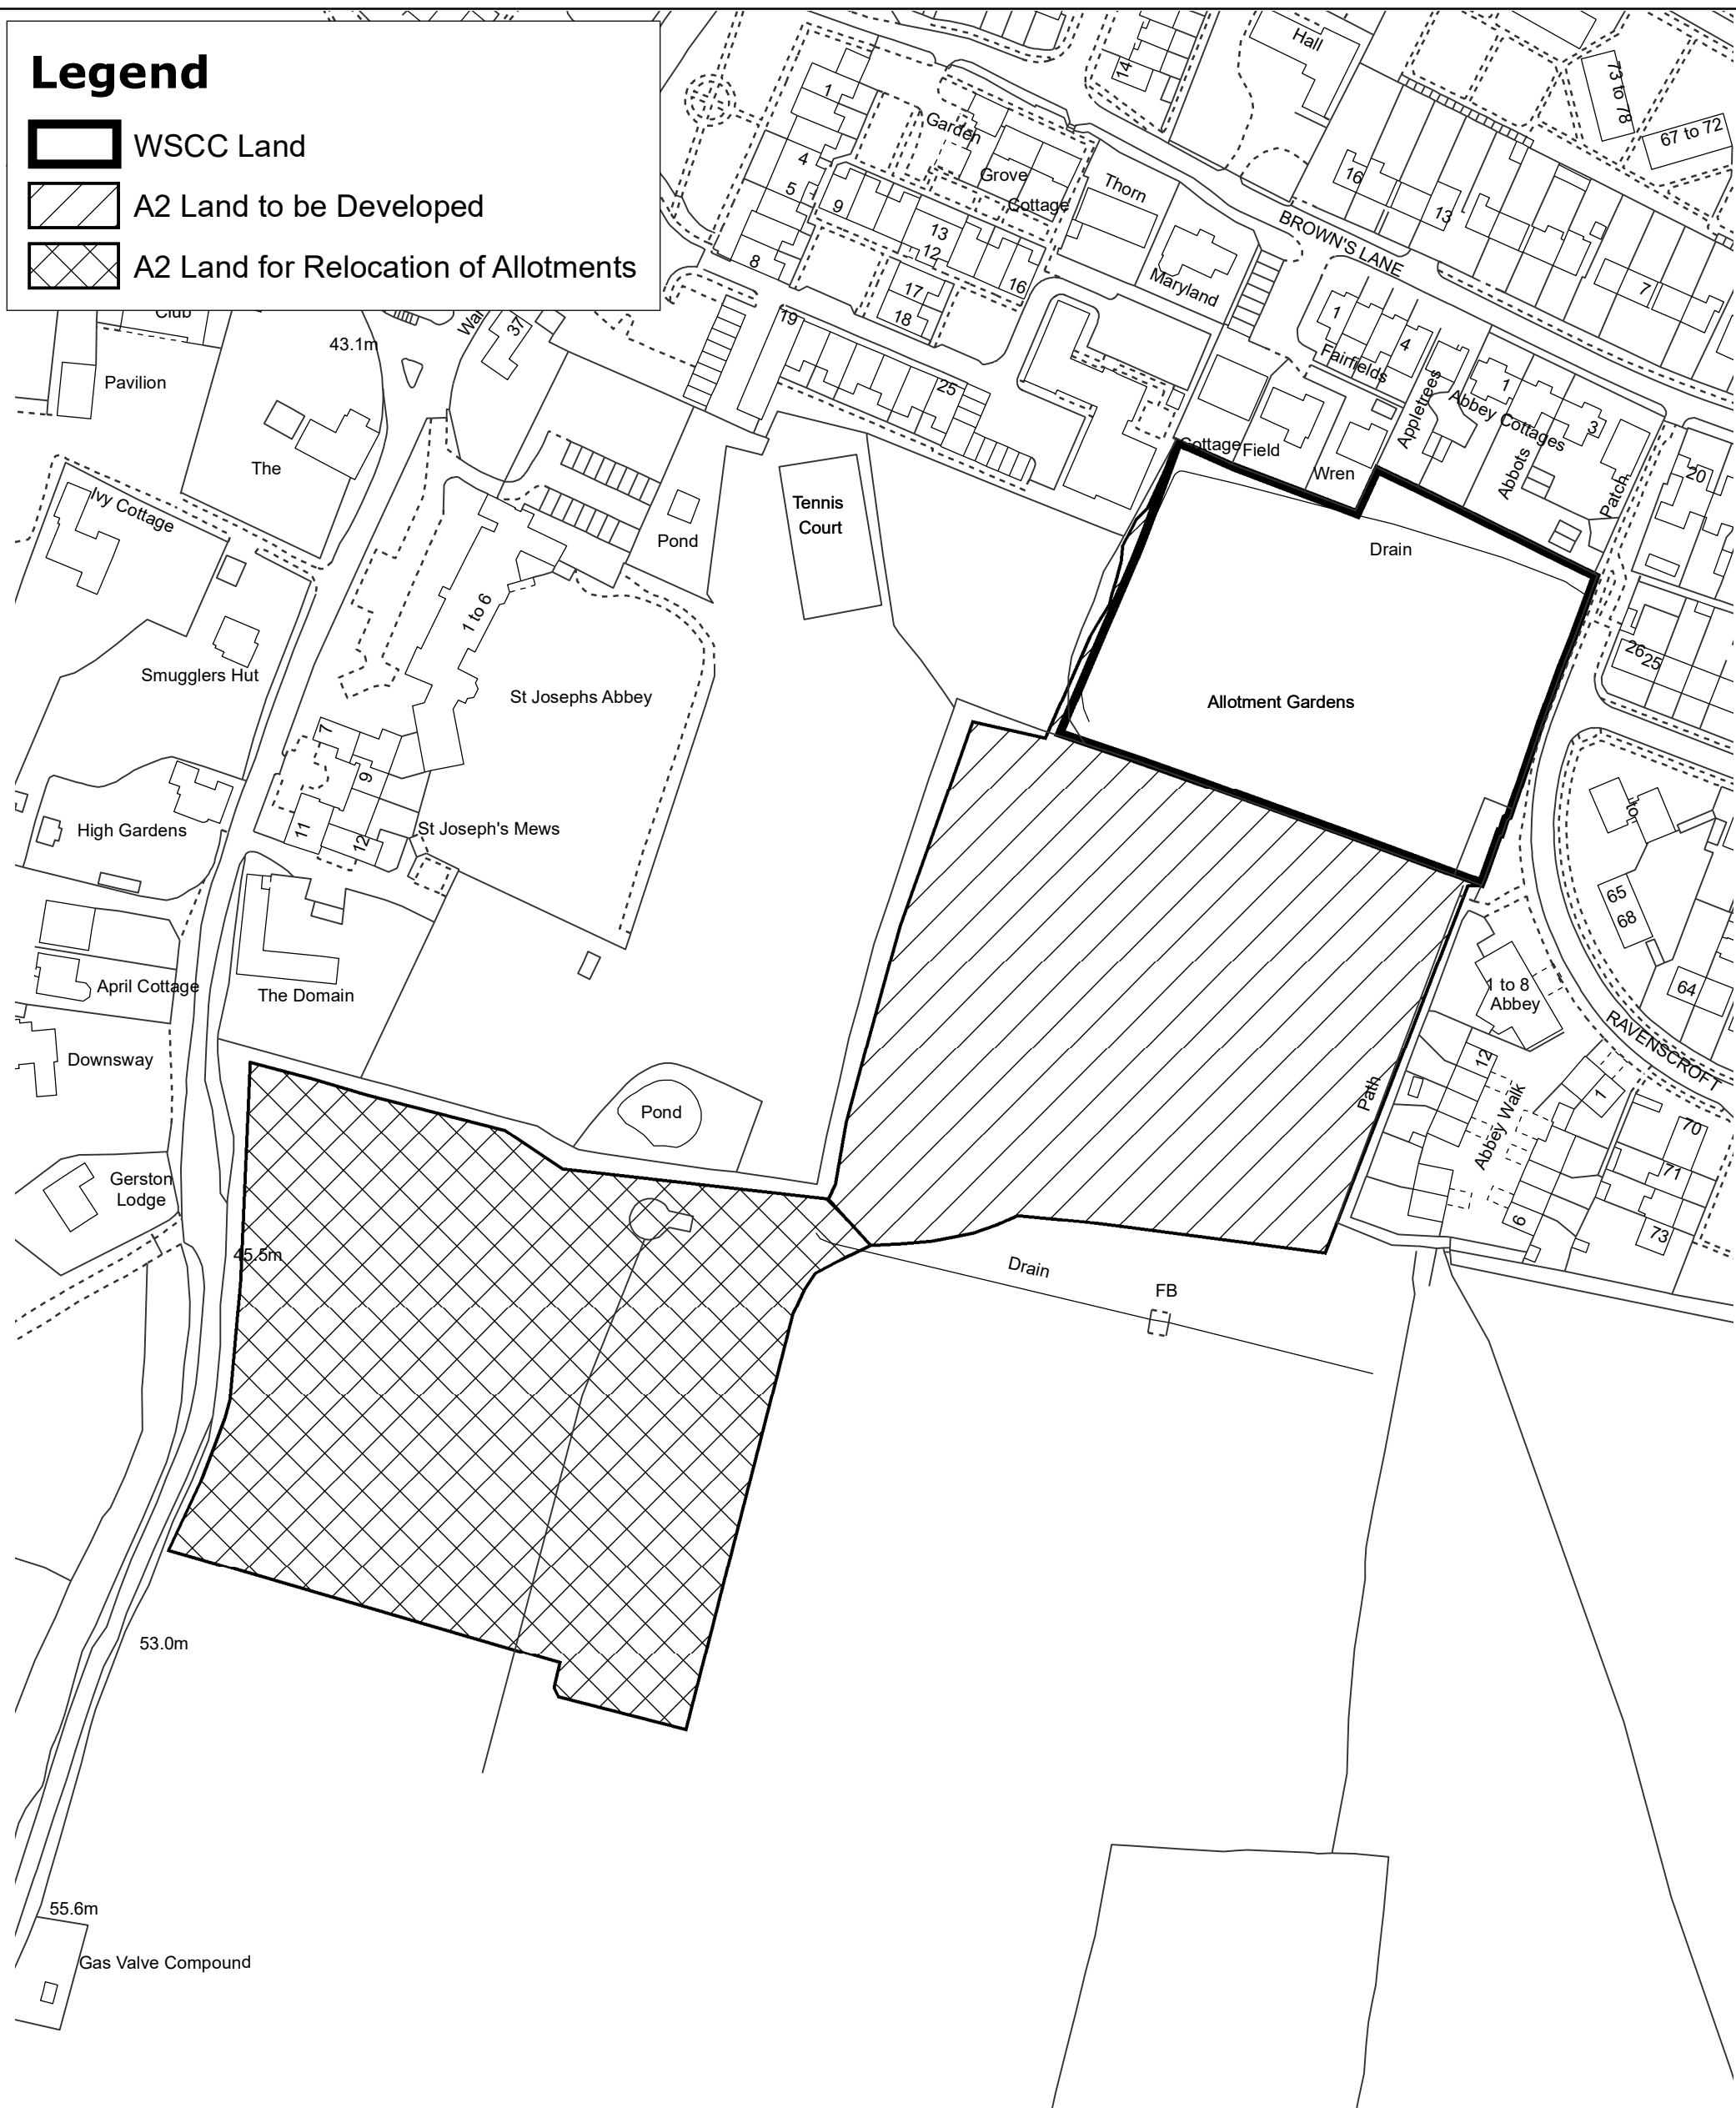

PROPERTY & ASSETS

Legend

-  WSCC Land
-  A2 Land to be Developed
-  A2 Land for Relocation of Allotments

Ravenscroft Allotments, Browns Lane, Storrington

Reproduced from or based upon the 2021 Ordnance Survey mapping with the permission of the Controller of HMSO (c) Crown Copyright reserved. Unauthorised production infringes Crown Copyright and may lead to prosecution. WSCC Licence 100023447.

PLAN FOR IDENTIFICATION
ONLY

Not to Scale

Property & Assets
Directorate

WEST SUSSEX COUNTY COUNCIL